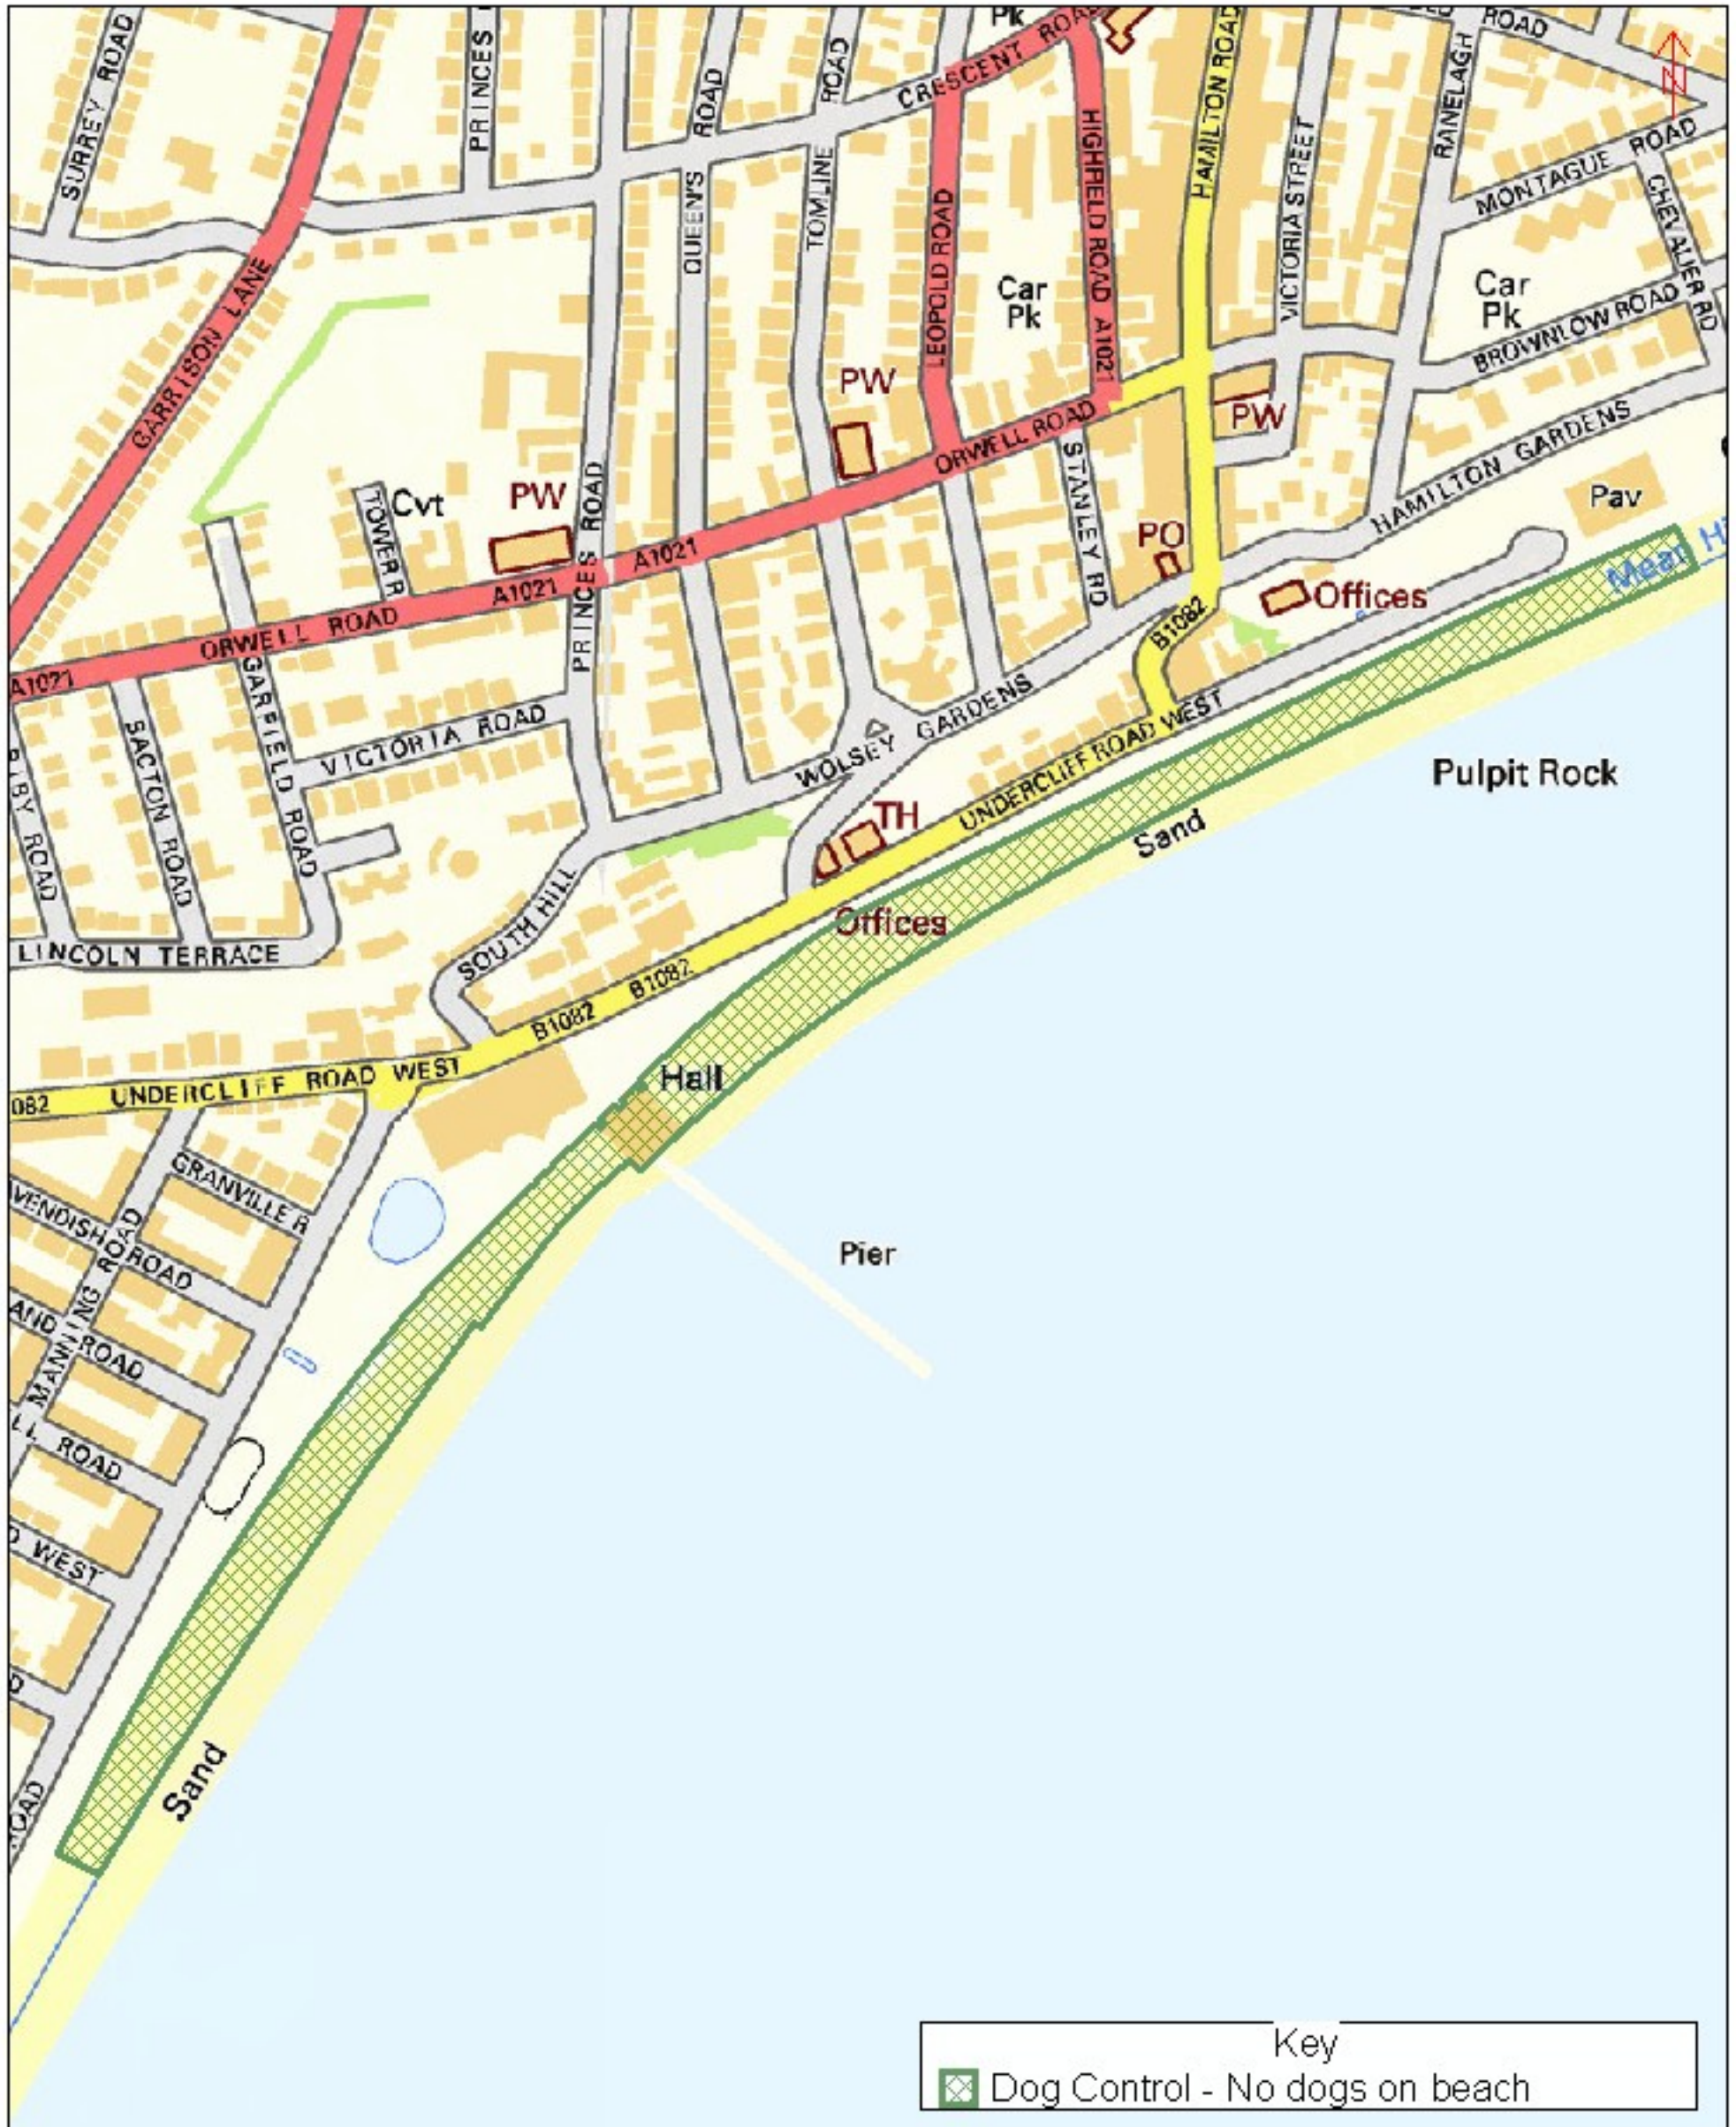

# Suffolk Coastal District Council

© Crown copyright. All rights reserved.  
Suffolk Coastal District Council 100019684, 2008.

Map produced on 29 October 2008 at 14:07

No Dogs on Beach -  
Aldeburgh

Scale  
0 50 100 150 200 250 m

# Suffolk Coastal District Council

© Crown copyright. All rights reserved.  
Suffolk Coastal District Council 100019684, 2008.

Map produced on 29 October 2008 at 14:03

No Dogs on Beach -  
Felixstowe 1

Scale  
0 50 100 150 200 250 m

# Suffolk Coastal District Council

© Crown copyright. All rights reserved.  
Suffolk Coastal District Council 100019684, 2008.

Map produced on 29 October 2008 at 14:10

No Dogs on Beach -  
Thorpeness

Scale  
0 50 100 150 200 250 m

Key  
[Green hatched box] Dog Control - No dogs on beach