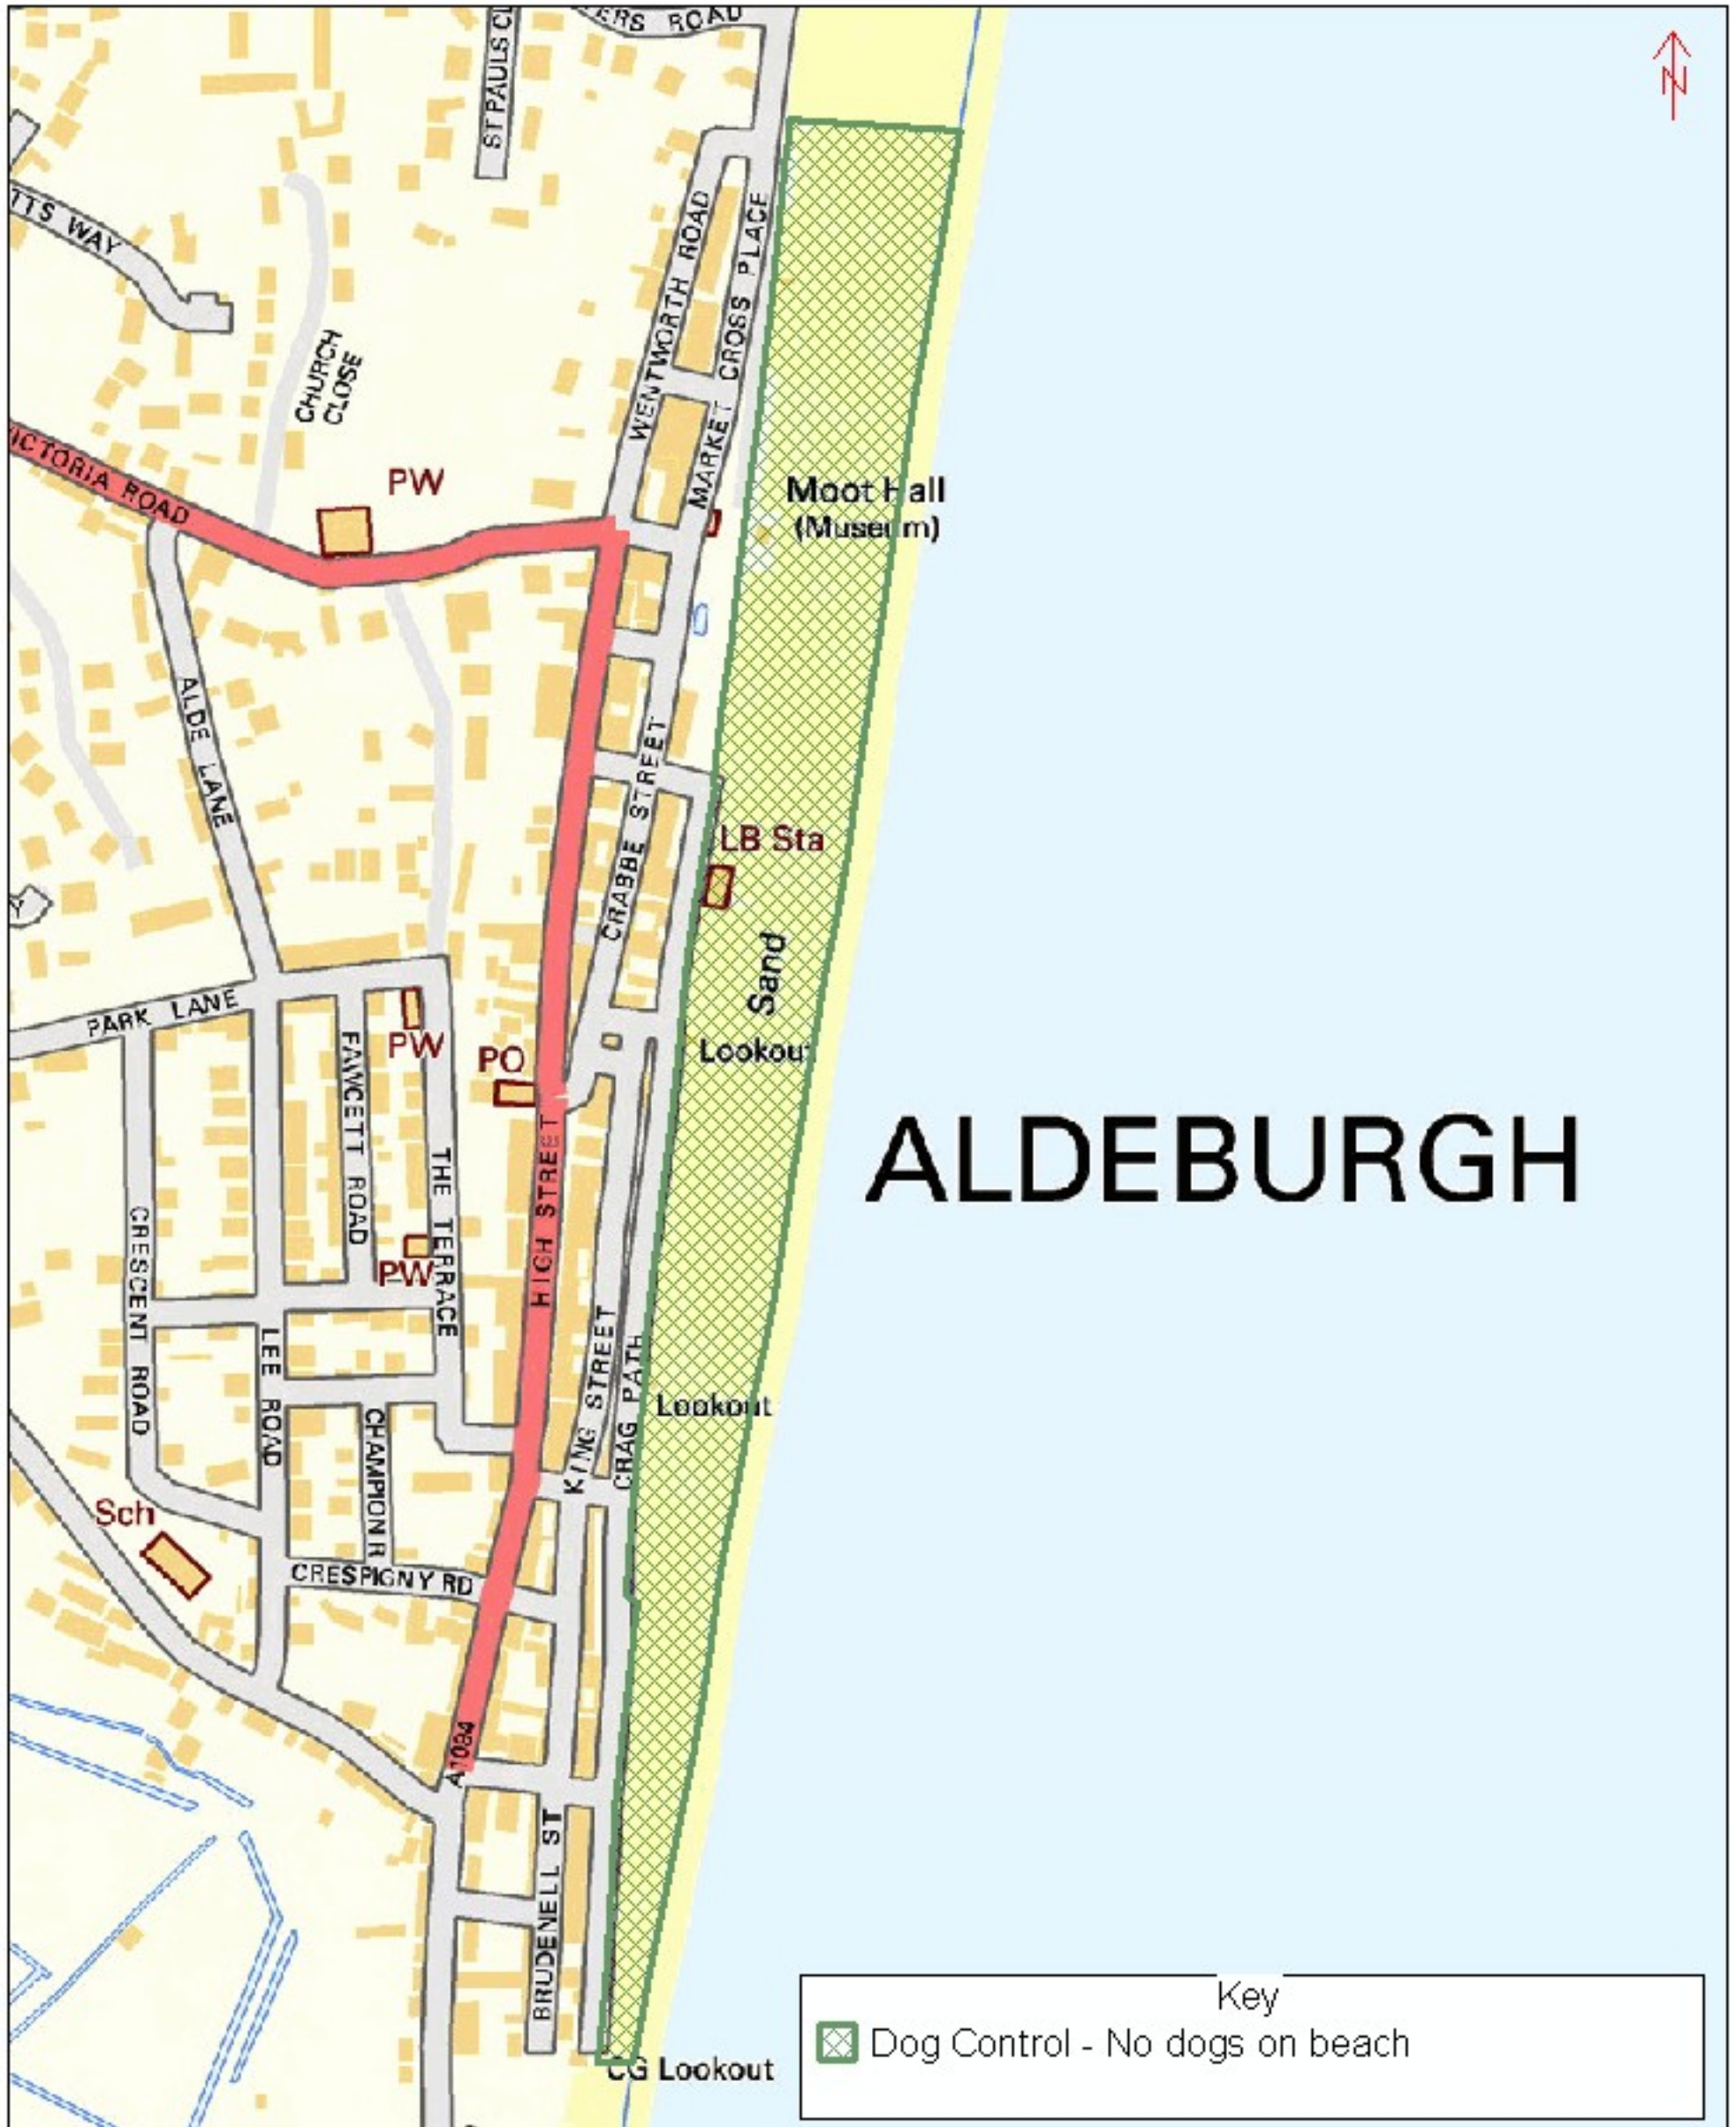

# Suffolk Coastal District Council

© Crown copyright. All rights reserved.  
Suffolk Coastal District Council 100019684, 2008.

Map produced on 29 October 2008 at 14:07

No Dogs on Beach -  
Aldeburgh

Scale  
0 50 100 150 200 250 m

# Suffolk Coastal District Council

© Crown copyright. All rights reserved.  
Suffolk Coastal District Council 100019684, 2008.

Map produced on 29 October 2008 at 14:03

No Dogs on Beach -  
Felixstowe 1

Scale  
0 50 100 150 200 250 m

# Suffolk Coastal District Council

© Crown copyright. All rights reserved.  
Suffolk Coastal District Council 100019684, 2008.

Map produced on 29 October 2008 at 14:10

No Dogs on Beach -  
Thorpeness

Scale  
0 50 100 150 200 250 m